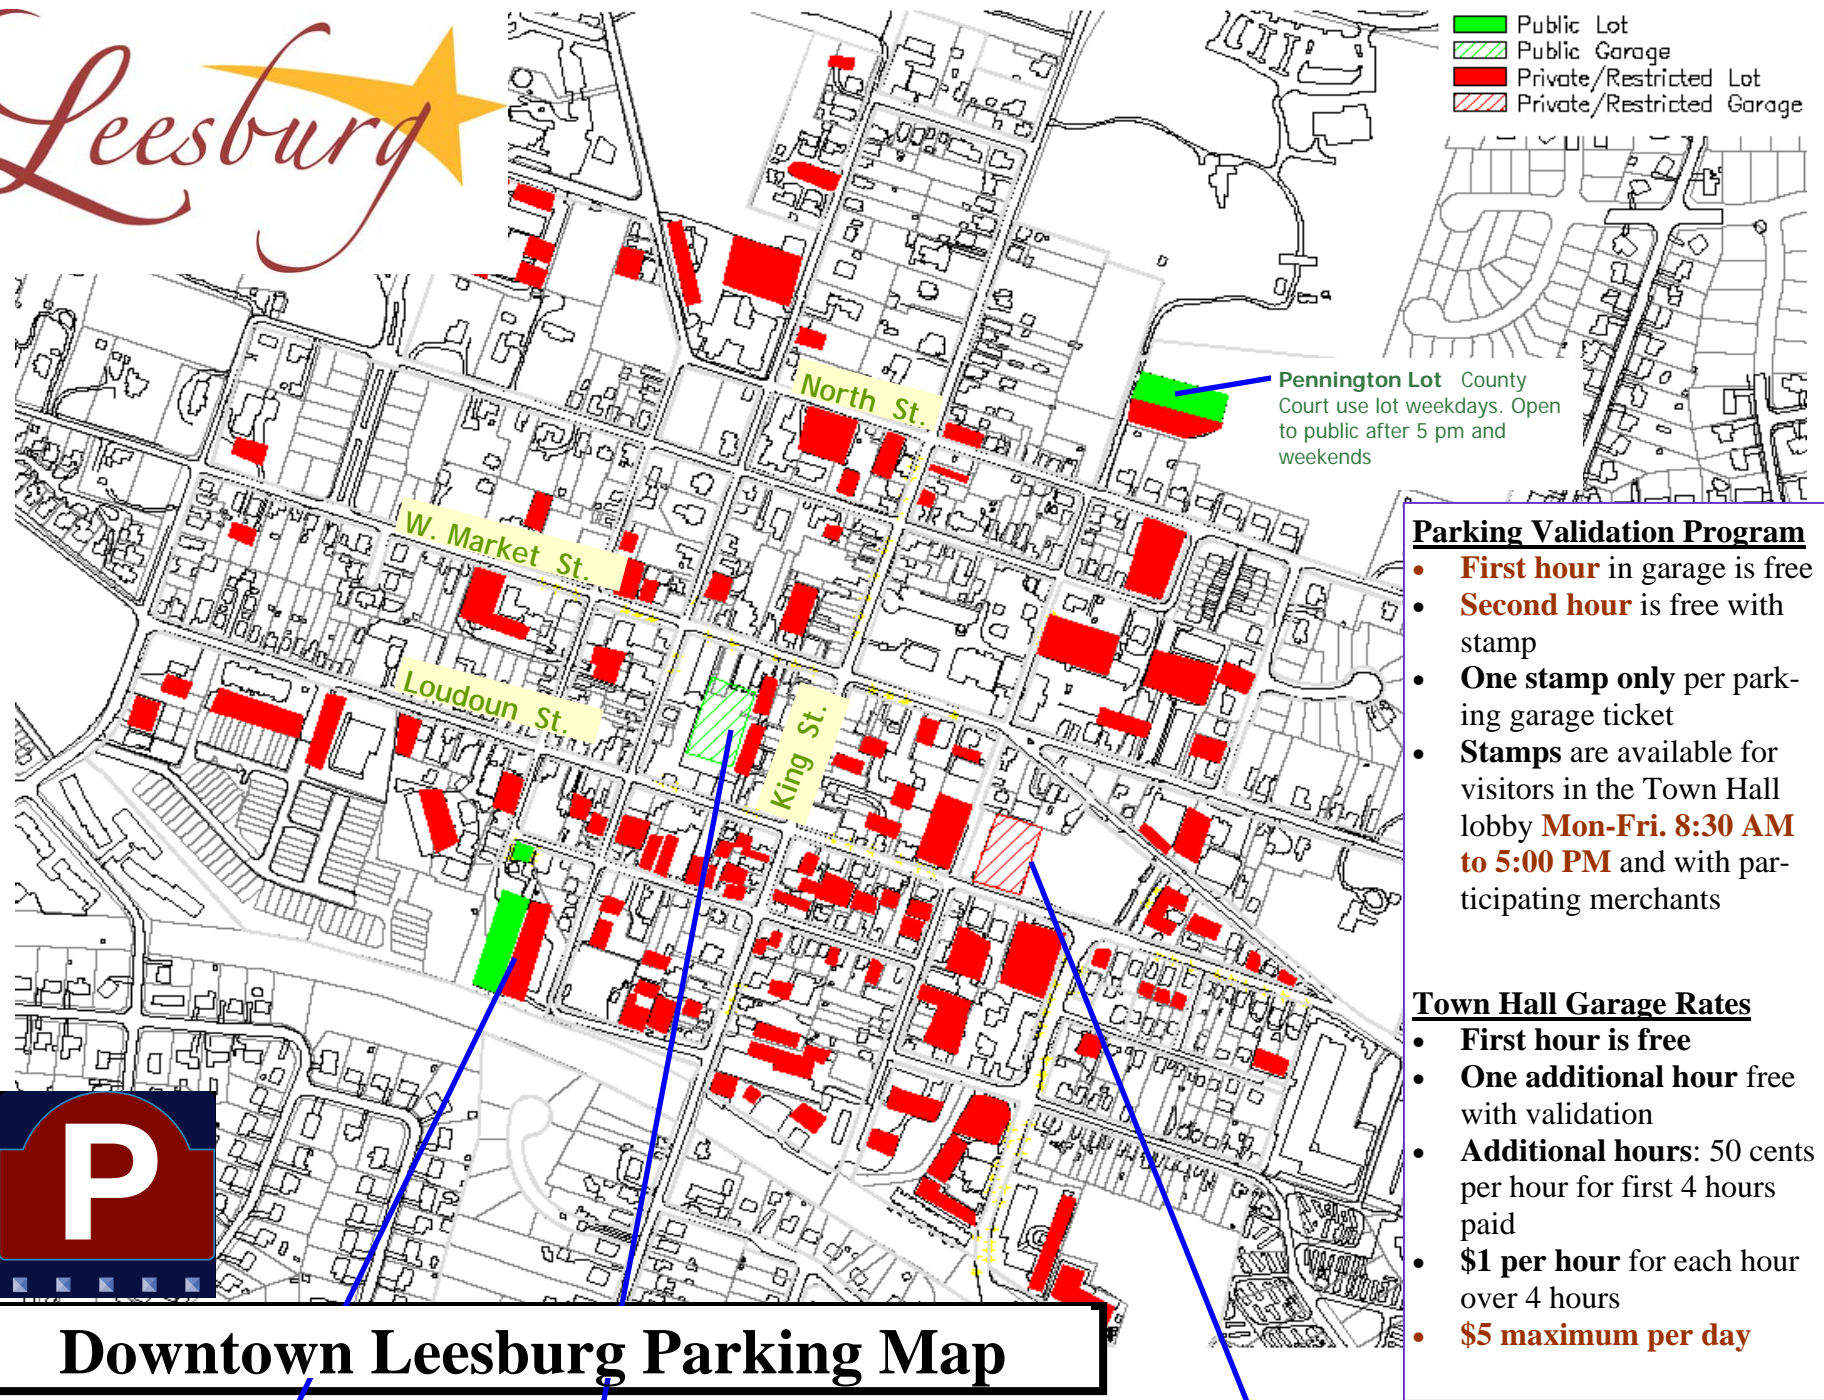

Leesburg

- Public Lot
- Public Garage
- Private/Restricted Lot
- Private/Restricted Garage

Pennington Lot County Court use lot weekdays. Open to public after 5 pm and weekends

Parking Validation Program

- **First hour** in garage is free
- **Second hour** is free with stamp
- **One stamp only** per parking garage ticket
- **Stamps** are available for visitors in the Town Hall lobby **Mon-Fri. 8:30 AM to 5:00 PM** and with participating merchants

Town Hall Garage Rates

- **First hour** is free
- **One additional hour** free with validation
- **Additional hours:** 50 cents per hour for first 4 hours paid
- **\$1 per hour** for each hour over 4 hours
- **\$5 maximum per day**

Downtown Leesburg Parking Map

Liberty Street Lot Town & County vehicle usage, public and special event overflow. Free Public Parking.

Town Municipal Garage Public use and permit usage. After 5 pm and weekends, permit-lower level is open. All areas free after 5pm.

County Parking Garage Open to public overflow after 5 pm daily and all day on weekends